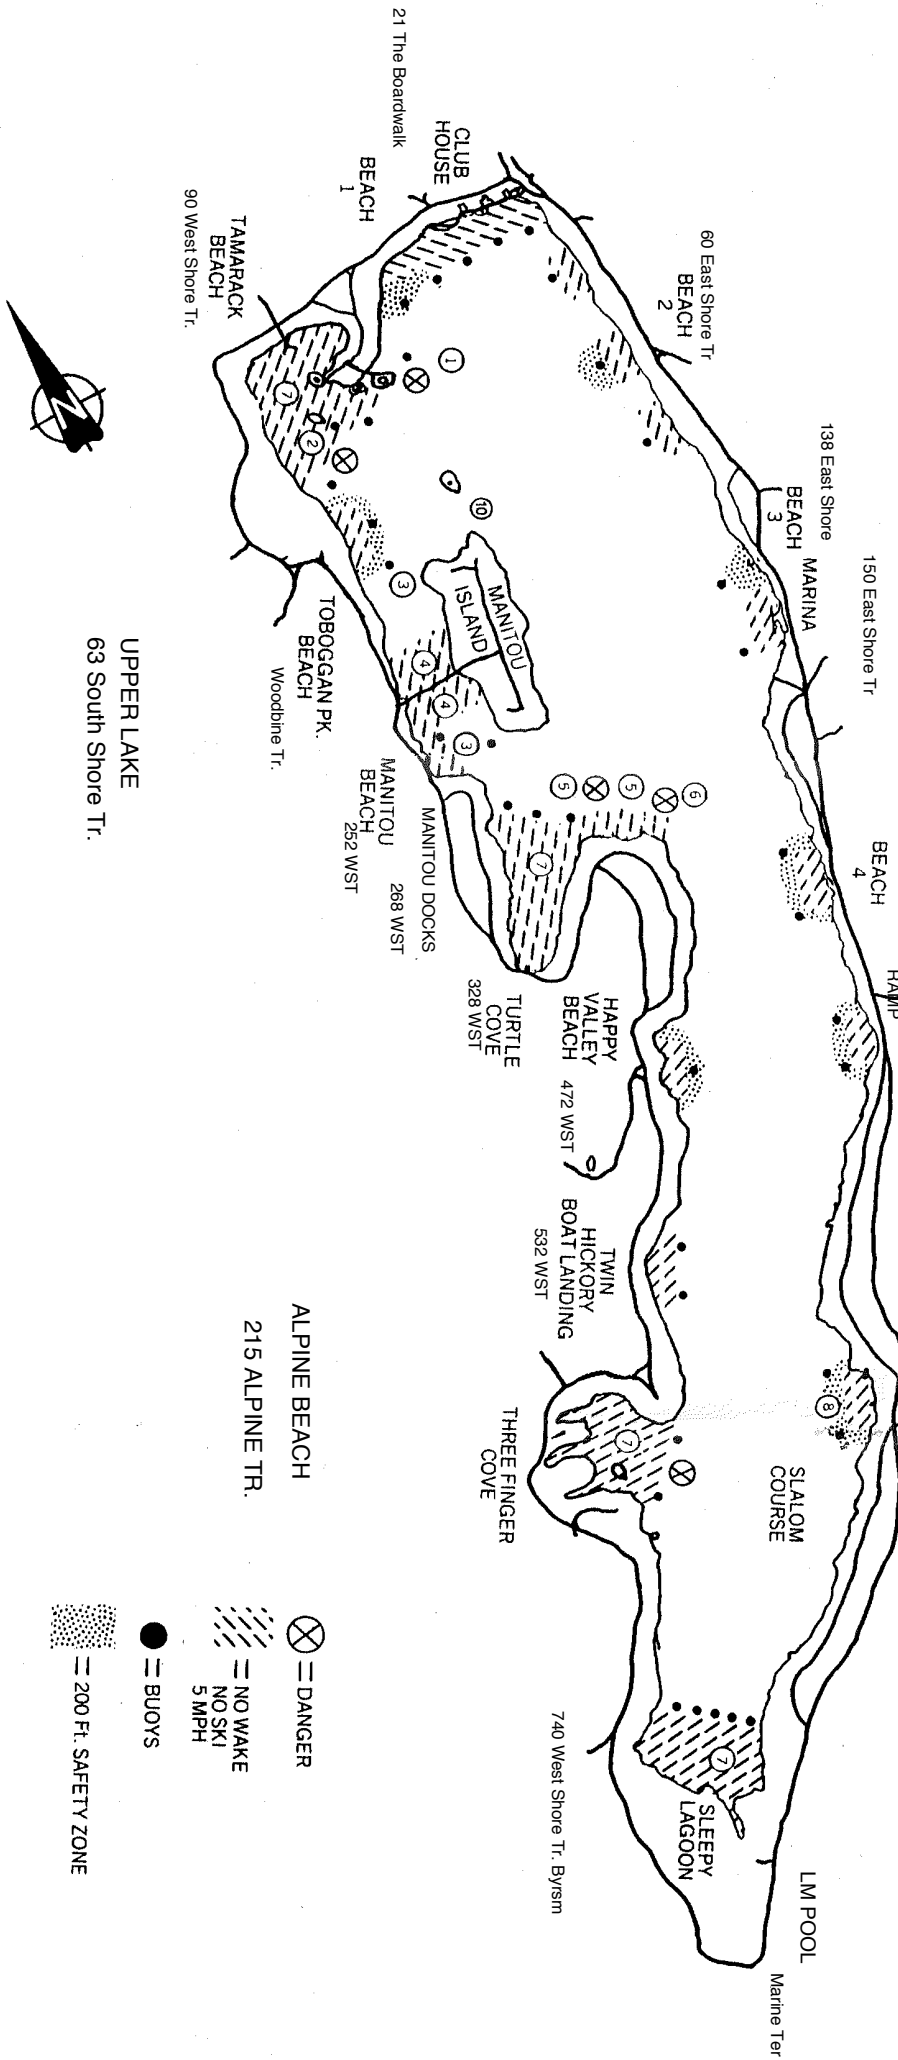

LAKE MOHAWK, Sparta, NJ

NAVIGATION AIDS

- ⊗ = DANGER
- = NO WAKE NO SKI 5 MPH
- = BUOYS
- ▨ = 200 Ft. SAFETY ZONE

UPPER LAKE
63 South Shore Tr.

 = PRIORITY 1 TRAILS
 = BRIDAL PATH
 = BEACH

LAKE MOHAWK COUNTRY
CLUB BRIDAL PATH MAP