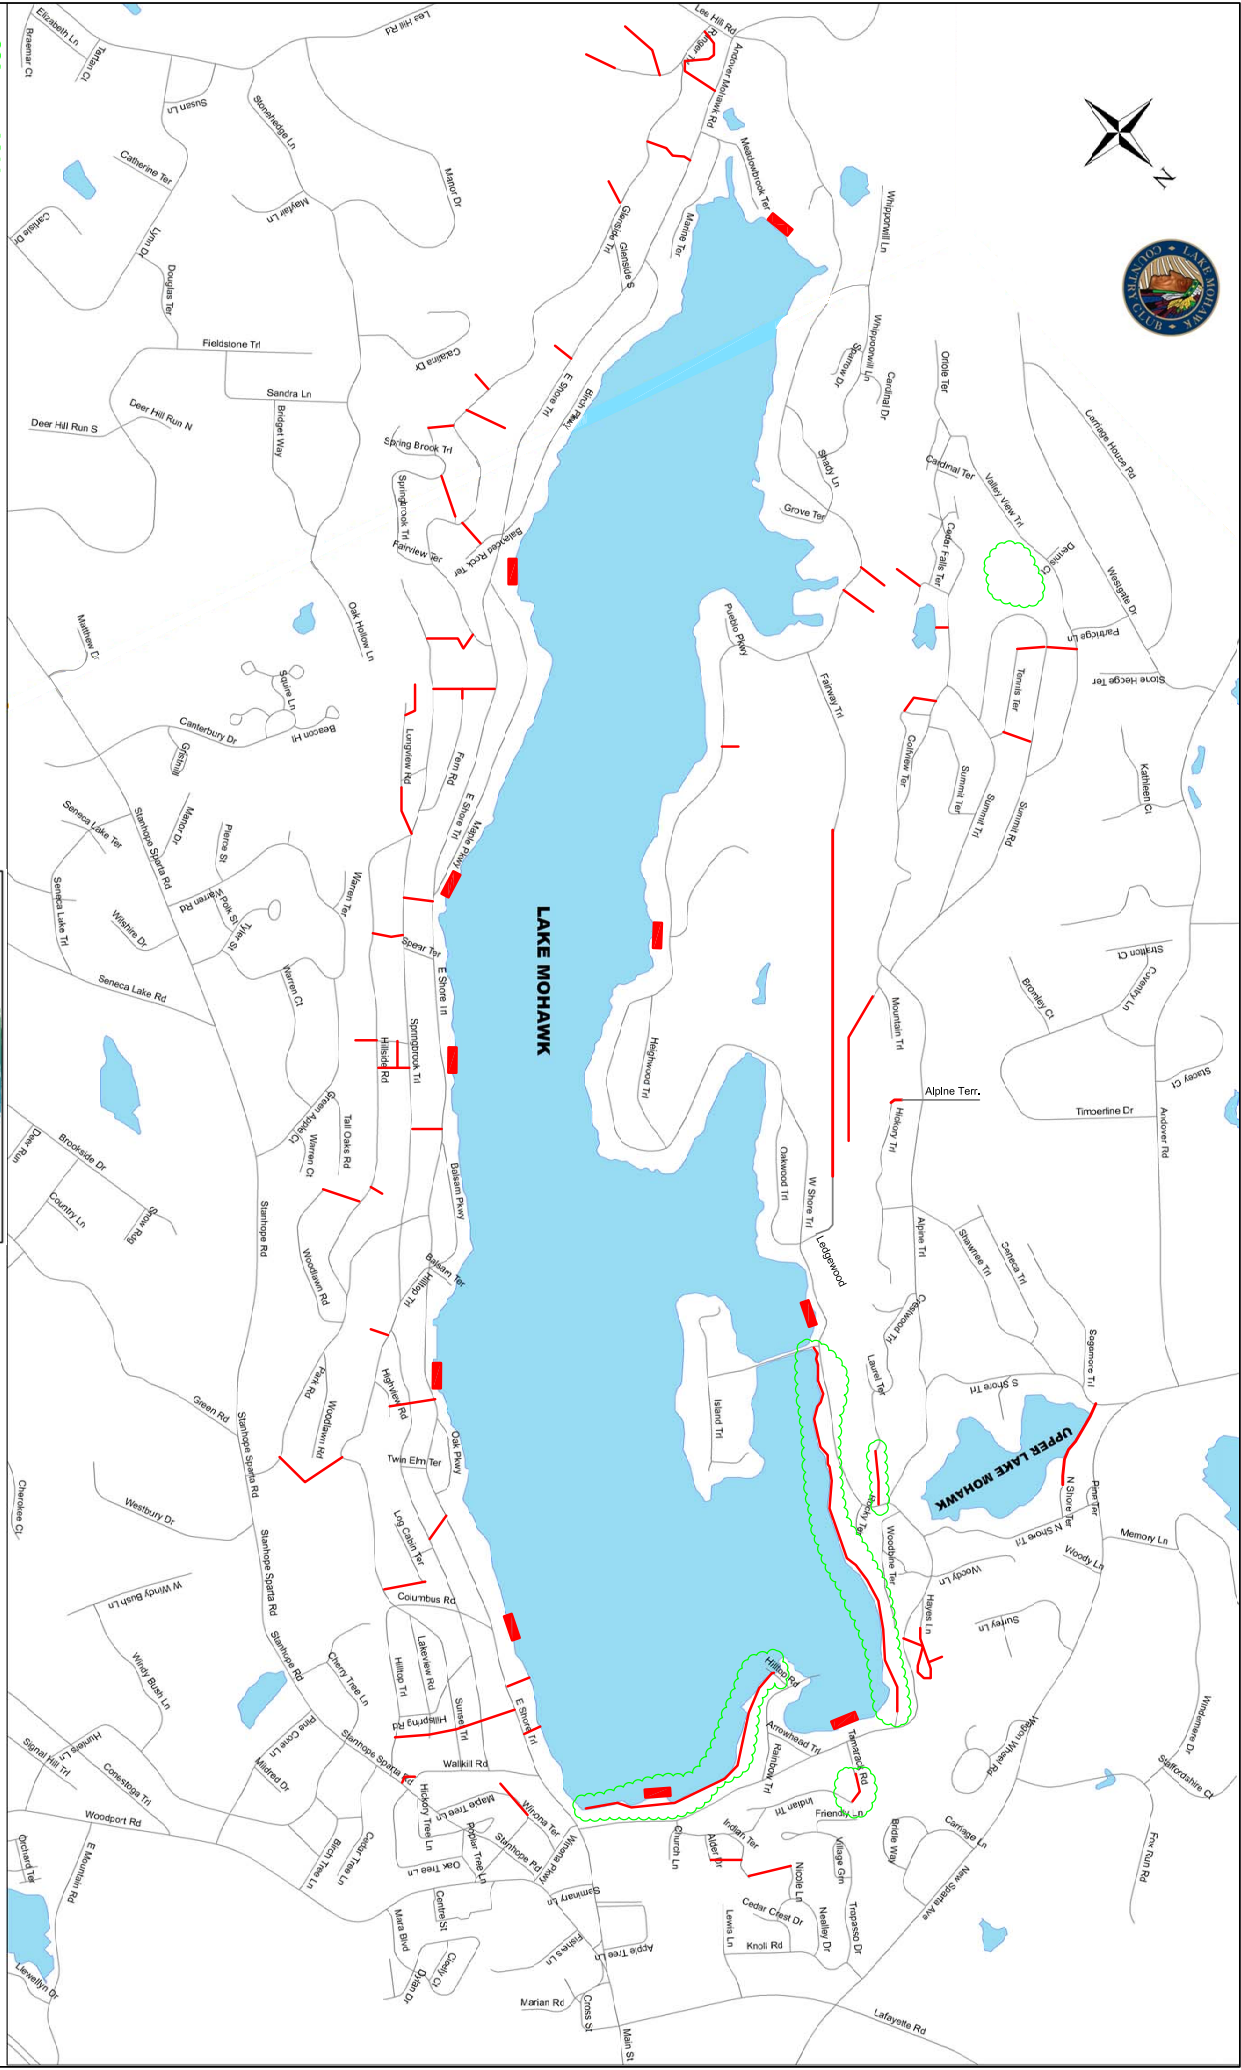

LAKE MOHAWK, Sparta, NJ

NAVIGATION AIDS

- ⊗ = DANGER
- = NO WAKE NO SKI 5 MPH
- = BUOYS
- ▨ = 200 Ft. SAFETY ZONE

UPPER LAKE
63 South Shore Tr.

 = PRIORITY 1 TRAILS
 = BRIDAL PATH
 = BEACH

LAKE MOHAWK COUNTRY
CLUB BRIDAL PATH MAP